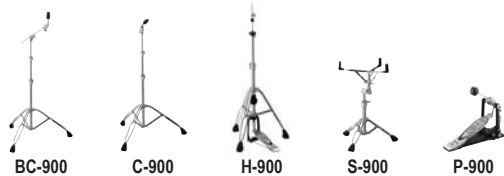

SHELL PACKS

VMX 925/C SHELL PACK $1,749

SHELL PACK:

2218B	22"x18"	BASS
1209T	12"x9"	TOM
1310T	13"x10"	TOM
1616F	16"x16"	FLOOR TOM
1455S/C	14"x5.5"	SNARE MATCHING
TH-1000I	UNI-LOCK	TOM ARMS (2)

VMX 925S/C SHELL PACK..... $1,749

SHELL PACK:

2218B	22"x18"	BASS
1008T	10"x8"	TOM
1209F	12"x9"	TOM
1616F	16"x16"	FLOOR TOM
1455S/C	14"x5.5"	SNARE MATCHING
TH-1000I	UNI-LOCK	TOM ARMS (2)

ADD-ON PACKS

VMX 8P/C ... $310

Includes:
0807T/C
TH-1000S
AX-20

VMX 10P/C ... $330

Includes:
1008T/C
TH-1000S
AX-20

HARDWARE PACKS

HWP-900 900 SERIES W/UNILOCK FILTERS $655

HWP-890 890 SERIES W/GEAR FILTERS $595