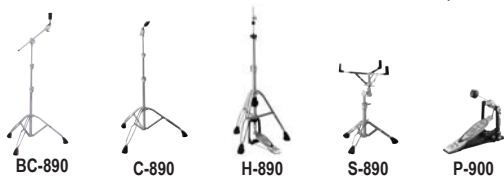

VMX 10P/C ... \$330

Includes:
1008T/C
TH-1000S
AX-20

HARDWARE PACKS

HWP-900 900 SERIES W/UNILOCK FILTERS \$655

HWP-890 890 SERIES W/GEAR FILTERS \$595

COMPONENTS

MAPLE SNARE DRUM		
VMX 1455S/C	14"x5.5"	\$360.00